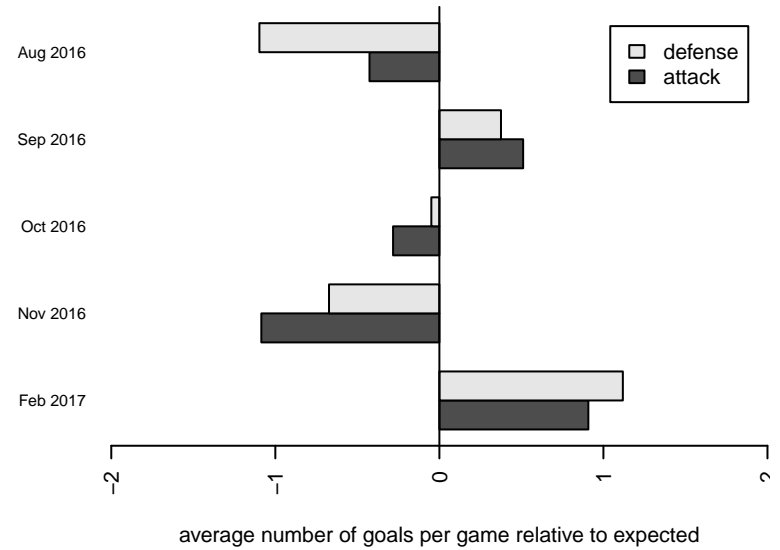

Performance relative to 13 month average