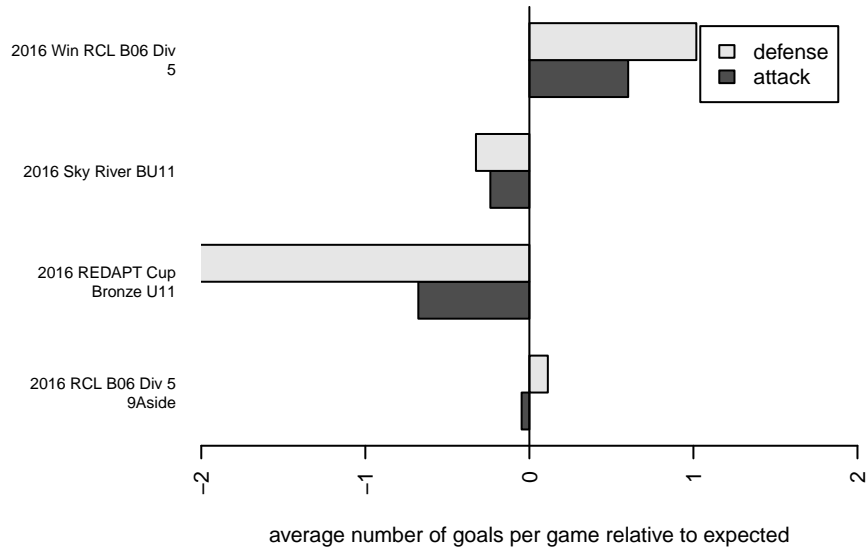

Performance relative to 13 month average