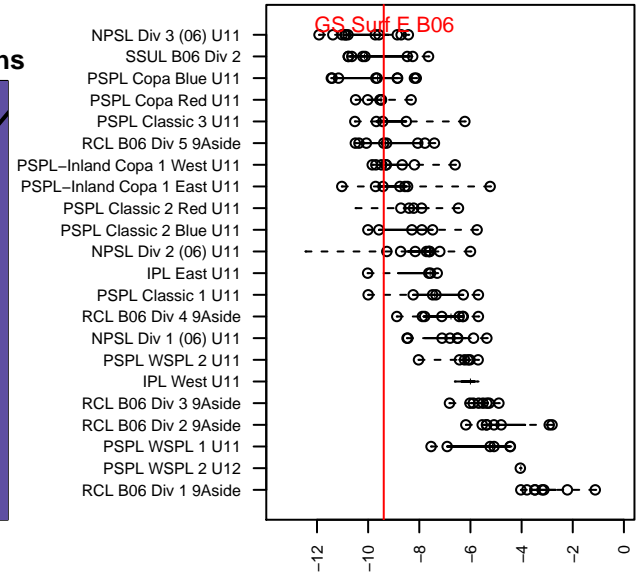

**attack and defense rating
relative to others at age
and all opponents in last 13 months**