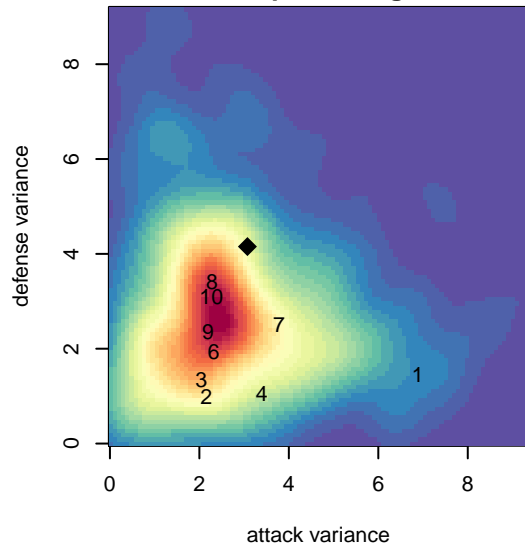

GS Surf E B06

GS Surf
 Bothel, WA
 B06 total strength=352
 attack=0.27 defense=0.16
 fall league = RCL B06 Div 5 9Aside
 spr league = Win RCL B06 Div 5

alt names used:
 GS Surf B06 E
 GREATER SEATTLE SURF B06E (WA)
 GS Surf E
 GS Surf B06 E

Venues played:
 2016 REDAPT Cup Bronze U11
 2016 Sky River BU11
 2016 RCL B06 Div 5 9Aside
 2016 Win RCL B06 Div 5

**attack and defense variance (black dot)
relative to other teams
and top 10 in region**