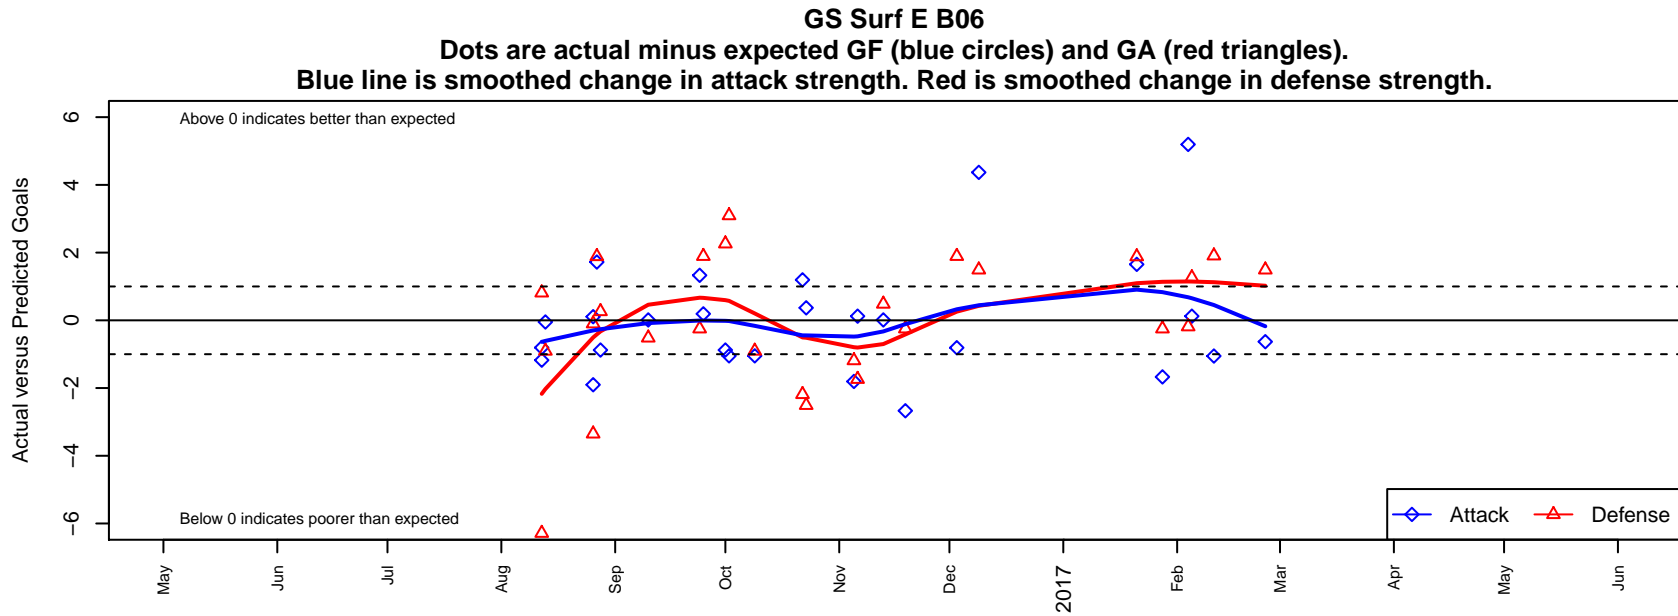

GS Surf E B06

GS Surf
 Bothel, WA
 B06 total strength=352
 attack=0.27 defense=0.16
 fall league = RCL B06 Div 5 9Aside
 spr league = Win RCL B06 Div 5

alt names used:
 GS Surf B06 E
 GREATER SEATTLE SURF B06E (WA)
 GS Surf E
 GS Surf B06 E

Venues played:
 2016 REDAPT Cup Bronze U11
 2016 Sky River BU11
 2016 RCL B06 Div 5 9Aside
 2016 Win RCL B06 Div 5

**attack and defense variance (black dot)
relative to other teams
and top 10 in region**