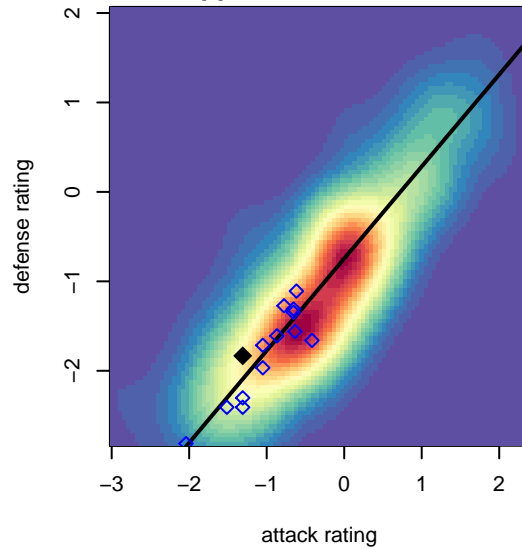

**attack and defense rating
relative to others at age
and all opponents in last 13 months**